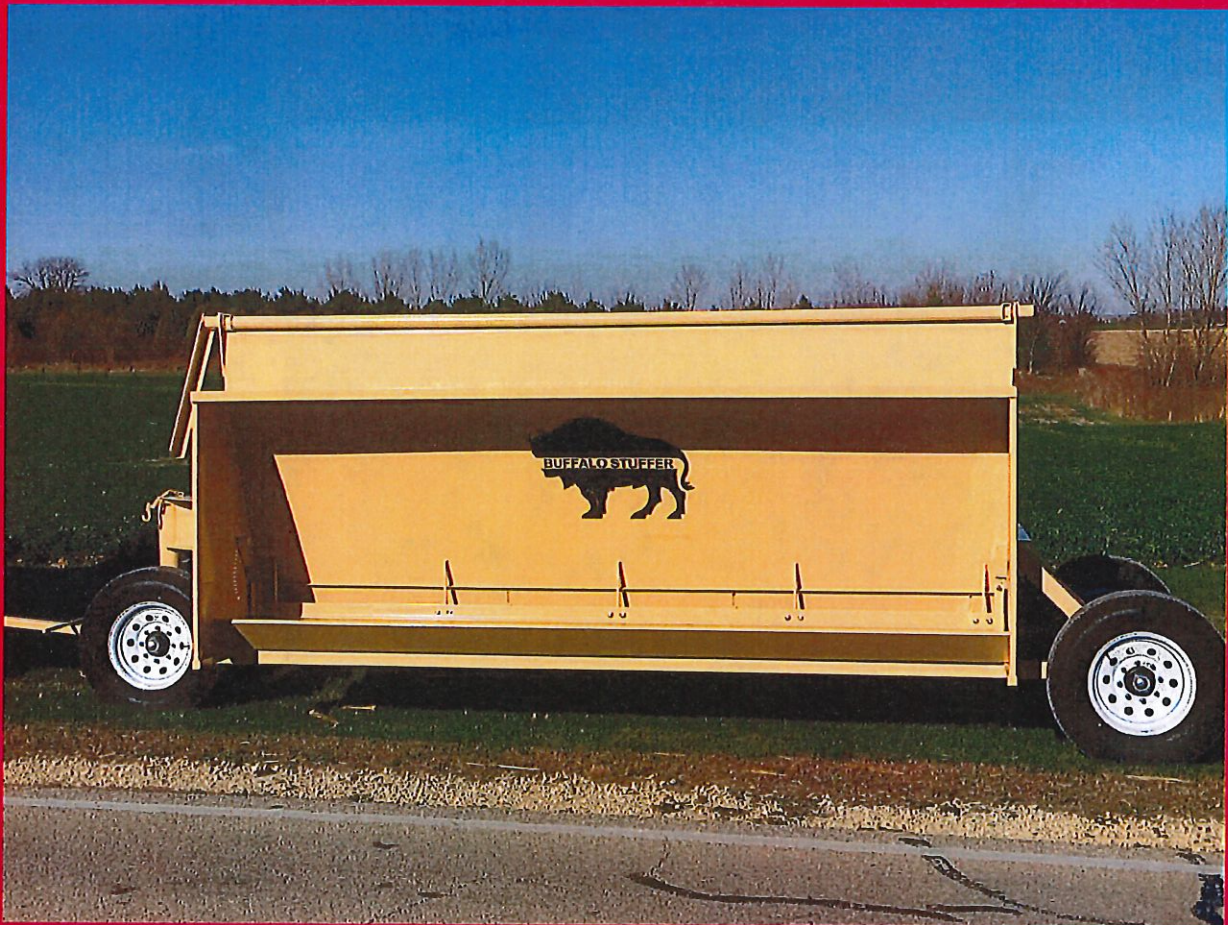

BUFFALO STUFFER

OVERVIEW

Heavy duty 10-gauge material

8 bolt wheel assembly

15" bunk trough for plenty of head room

"V" shaped bottom for even disbursement
& no build-up

12 Ft and 8 Ft options

Looking window on each end for feed
level monitoring

Lid operates with winch cable & crank for
ease of operation

Extendable draw bar tongue (up to 13")
secures upward to lock tires, tilts down for
towing

Easy adjustment by hand (no tools
required) to adjust feed flow

BUFFALO STUFFER

12' BUFFALO STUFFER

Length: 220"
(from tire to tire)

Capacity: 9,600 Pounds

Bushels: 172

Available with Skid option
(without wheels & towing
tongue)

8' BUFFALO STUFFER

Length: 96"
(from tire to tire)

Capacity: 6,400 Pounds

Bushels: 115

Available with Skid option
(without wheels & towing
tongue)